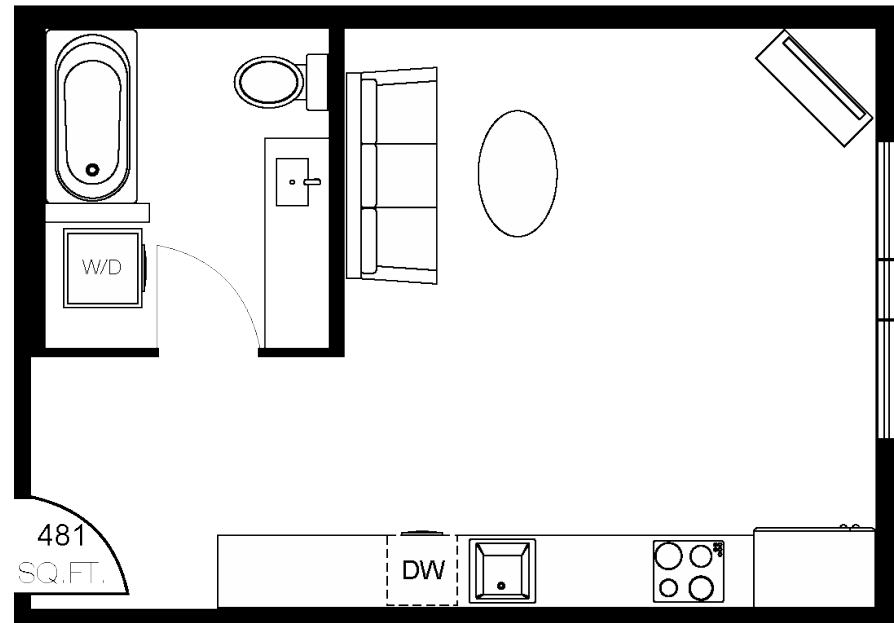

STUDIO
1 FULL BATHROOM
~475 SQUARE FEET

Features:

Ultra-Sustainable Passive House Design

High Ceilings

Advanced Climate Control

Purified Air

European Appliances

LIVE SOLIS.COM

SOLTERRA

SOLTERRA.COM

X04 FLOOR PLAN

1300 East Pike Street | Seattle, WA

NORTH